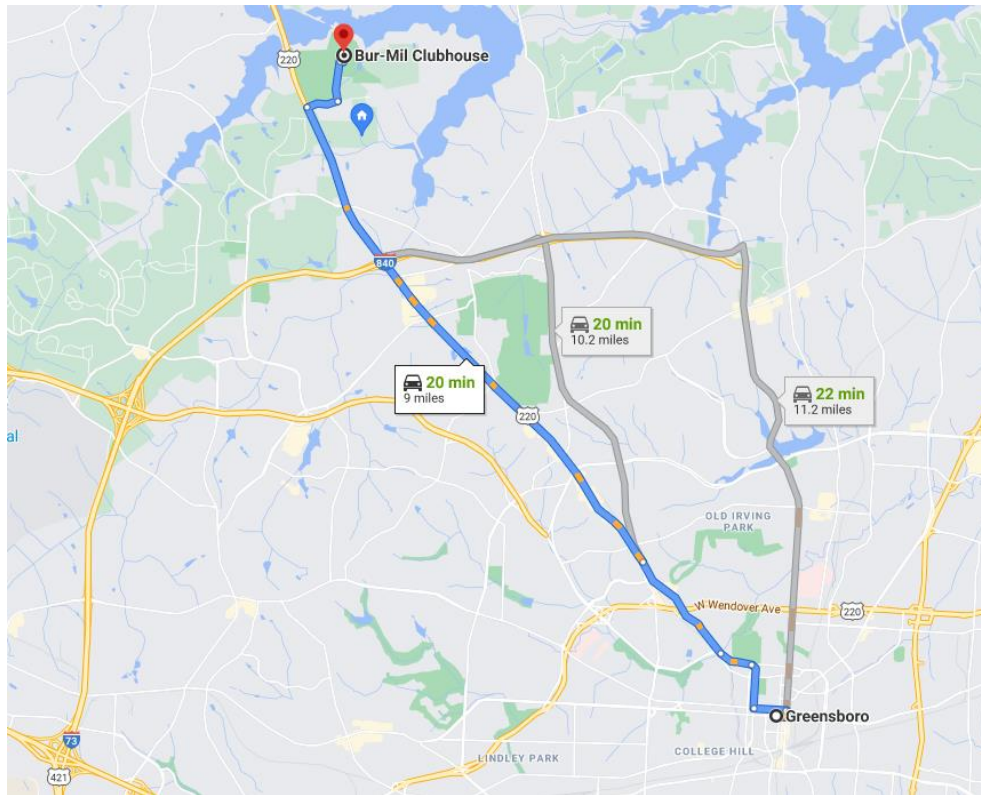

DIRECTIONS TO BUR-MIL CLUBHOUSE:

From the West: I-40E, Exit 212B Bryan Blvd/PTI to I-840E to 220. Exit 6. Left on 220N, Right on Owls Roost, Left on Bur-Mil

From the East: I-40W, I-85S, Exit 33B, I-73N, I-840E to 220, Exit 6. Left on 220N, Right on Owls Roost, Left on Bur-Mil

Host Hotel: Clarion Pointe, 7800 National Service Road, Greensboro. Call 336-454-0333 and ask for "Central Carolina/Greensboro Bridge Tournament Block" for room rate of \$109 per night, plus tax. Cut off date is May 5.

From the East: I-40W, I-85S, Exit 33B, I-73N, I-840E to 220, Exit 6. Left on 220N, Right on Owls Roost, Left on Bur-Mil

From the West: I-40E, Exit 212B Bryan Blvd/PTI to I-840E to 220, Exit 6. Left on 220N, Right on Owls Roost, Left on Bur-Mil